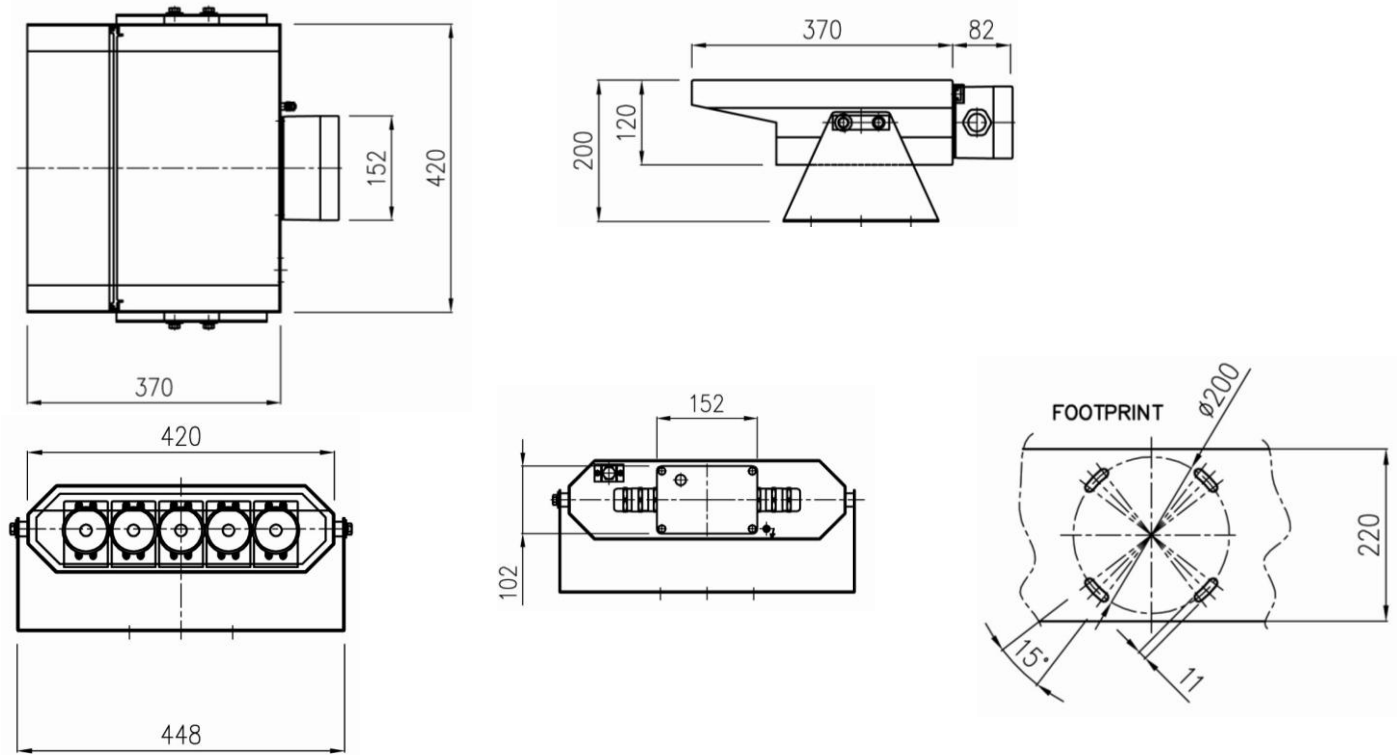

Specification/Technical Data

Housing	: Stainless Steel 316L (AISI)
Lens	: Polycarbonate
Light source	: LEDs
Light output	: 35.000 Candela
Ingress Protection	: IP66
Voltage Range	: 95-250 volt AC 50/60Hz or 24-30 volt DC
Power	: 18 Watt
Burning Position	: Horizontal
(Re)ignition	: Instant
Ambient Temperature	: -40°C to +40°C
Termination	: 2x M25x1,5

Options

Explosion proof Version : Zone 1 (category 2)
under certification
Lower Mounting Structure
(Height 150mm according to IMO Modu Code 2001)

Dimensions

Ordering Details

Article code	Wattage	Nominal Voltage	Connection	Weight
ELFZ5AZ3Z441	18W	Multi Voltage	Junctionbox with 2 M20 Entries	9Kg
ELFZ1AZ3Z441	18W	24V	Junctionbox with 2 M20 Entries	9Kg