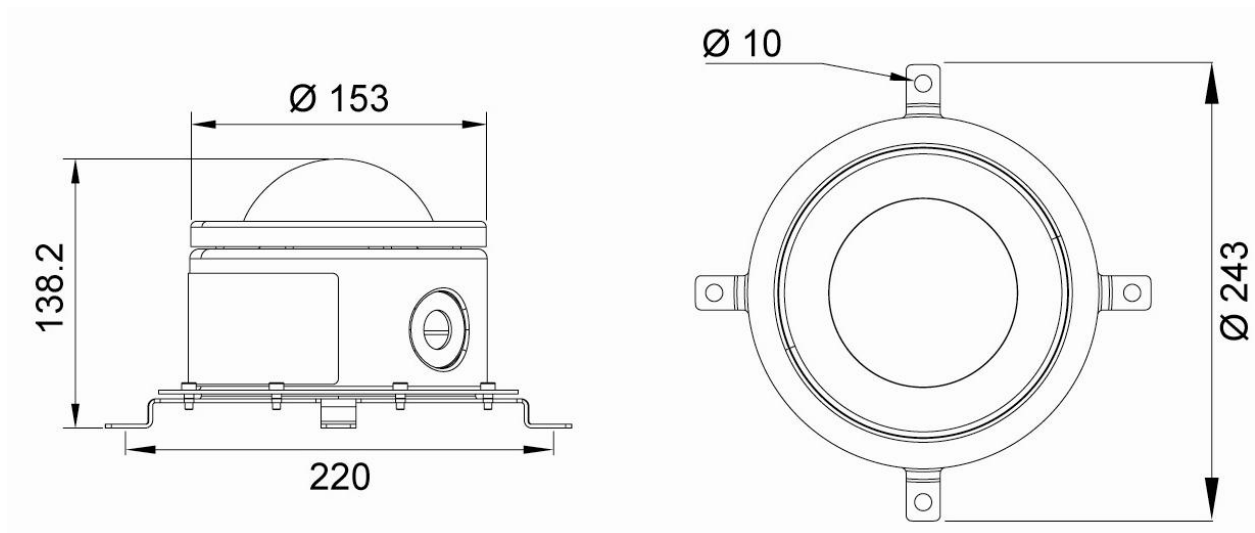

Specification/Technical Data

Housing:	Coated Stainless Steel 316L
Lens:	Tempered Glass
Ingress Protection:	IP67
Voltage Range:	95-255 Vac 50/60Hz
Power:	15W
Burning Position:	Universal
(Re)ignition:	Instant
Ambient Temperature:	-30°C to +55°C
Cable Gland Entries:	2xØ20,5 entries suitable for M20
Terminals :	0,08 - 2,5 mm ² , Suitable for through wiring

Options

Mounting Brackets:	On request
ILED® color:	Red and White

Dimensions

Ordering Details

Article code	Wattage	Nominal voltage	Connection	Weight
ELPB5GP0A453	15W	95-255 Vac 50/60Hz	2x $\varnothing 20,2$ entries suitable for M20	2,5 Kg