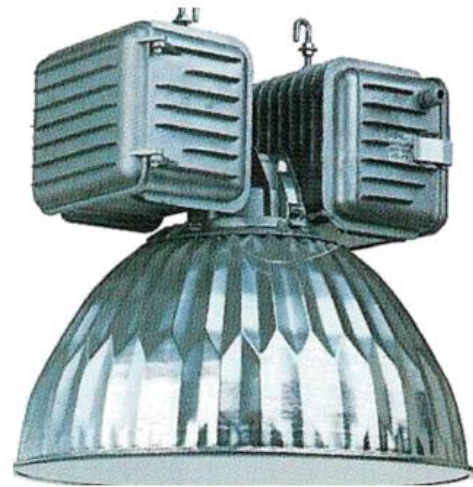

### Main Characteristics

Industrial, suitable for extremely high area's  
 Die cast aluminium lampholder  
 Hinged optical system allows relamping  
 Safety chain  
 Facet aluminium anodized reflector  
 Glass in spun into reflector for maximum seal reliability  
 Beam spread can be varied by using the adjustable lampholder

### Specification/Technical Data 400 HID

Lens:	Tempered glass
Body:	Rugged light weight die-cast aluminium
ballast	housing
Ingress Protection:	IP66
Input voltage:	230V AC
Power:	400 Watt
Light source:	HID
Lumen:	42000 Lumen
Dimensions:	H 54 cm, diameter 58 cm
Max. ambient temp.:	70°C

### Specification/Technical Data 1000 HID

Lens:	Tempered glass
Body:	Double Rugged light weight die-cast
aluminium	ballast housing
Ingress Protection:	IP66
Input voltage:	380V AC
Power:	1000 Watt
Light source:	HID
Lumen:	110.000 Lumen
Dimensions:	H 66 cm, diameter 58 cm
Max. ambient temp.:	70°C

### Options

Narrow beam / wide beam

*HID Varialumen 400W*

*HID Varialumen 1000W*