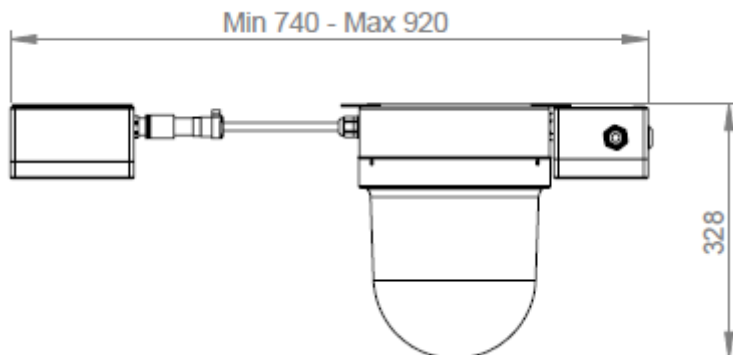

Specification/Technical Data

Housing	: Stainless Steel 316L (AISI)
Lens	: Red Borosilicate Glass
Ingress Protection	: IP66
Voltage Range	: 200-277Vac 50/60Hz +/- 6%
Power	: 85W
(Re)ignition	: Instant
Ambient Temperature	: -20°C to +40°C
Power Factor/ Cos φ	: >0.92
Type obstruction	: Normal = Low Intensity type B Emergency back-up = Low Intensity type A
Termination	: Standard - EEx e Junction Box c/w 3xM25 entries, Terminals suitable for max 4 mm ²
Emergency Light	: 6 power LED (18 W)
Battery	: Environmentally friendly (no nickel cadmium) 3 Hours battery back-up Batteries charged within 24 hours LED Status Indication Automatic test function with indication lights - Approx. every 50 days
RB version	: Fixture with 250mm cable with Ex plug Battery pack with SS316L mounting plate with female Ex connector

Dimensions

RB Version

Ordering Details

Article code	Version	Wattage	Voltage	Connection	Weight
EQEI4BG0C242	EX	85W	230V	E012129 junction box with 3 M25 entries	18 Kg
EQEI4BG0C442	IP66	85W	230V	E012129 junction box with 3 M25 entries	18 Kg
EQRI4BG0C242	EX	85W	230V	E012129 junction box with 3 M25 entries	19 Kg
EQRI4BG0C442	IP66	85W	230V	E012129 junction box with 3 M25 entries	19 Kg