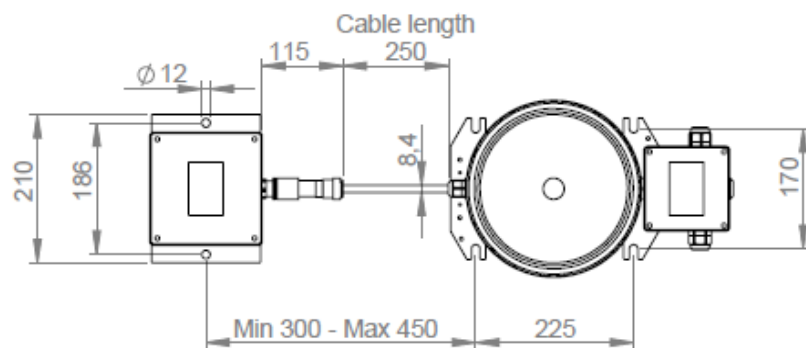

Specification/Technical Data

Housing	: Stainless Steel 316L (AISI)
Lens	: Red Borosilicate Glass
Ingress Protection	: IP66
Voltage Range	: 200-277Vac 50/60Hz +/- 6%
Power	: 85W
(Re)ignition	: Instant
Ambient Temperature	: -20°C to +40°C
Power Factor/ Cos φ	: >0.92
Type obstruction	: Normal = Low Intensity type B Emergency back-up = Low Intensity type A
Termination	: Standard - EEx e Junction Box c/w 3xM25 entries, Terminals suitable for max 4 mm ²
Emergency Light	: 6 power LED (18 W)
Battery	: Environmentally friendly (no nickel cadmium) 3 Hours battery back-up Batteries charged within 24 hours LED Status Indication Automatic test function with indication lights - Approx. every 50 days
RB version	: Fixture with 250mm cable with Ex plug Battery pack with SS316L mounting plate with female Ex connector

Dimensions

RB Version

Ordering Details

Article code	Version	Wattage	Voltage	Connection	Weight
EQEI4BG0C242	EX	85W	230V	E012129 junction box with 3 M25 entries	18 Kg
EQEI4BG0C442	IP66	85W	230V	E012129 junction box with 3 M25 entries	18 Kg
EQRI4BG0C242	EX	85W	230V	E012129 junction box with 3 M25 entries	19 Kg
EQRI4BG0C442	IP66	85W	230V	E012129 junction box with 3 M25 entries	19 Kg