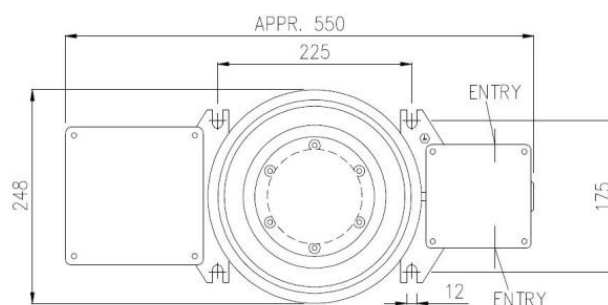

Specification/Technical Data

Housing	: Stainless Steel 316L (AISI)
Lens	: Red Borosilicate Glass
Ingress Protection	: IP66
Voltage Range	: 200-277Vac 50/60Hz +/- 6%
Power	: 85W
(Re)ignition	: Instant
Ambient Temperature	: -20°C to +40°C
Power Factor/ Cos φ	: >0.92
Type obstruction	: Normal = Low Intensity type B Emergency back-up = Low Intensity type A
Termination	: Standard - EEx e Junction Box c/w 3xM25 entries, Terminals suitable for max 4 mm ²
Emergency Light	: 6 power LED (18 W)
Battery	: Environmentally friendly (no nickel cadmium) 3 Hours battery back-up Batteries charged within 24 hours LED Status Indication Automatic test function with indication lights - Approx. every 50 days
RB version	: Fixture with 250mm cable with Ex plug Battery pack with SS316L mounting plate with female Ex connector

Options

Low Ambient Temp.	: Down to -40°C
External Reflector	: Narrow or Wide beam
Mounting Brackets	: On request
Industrial Version	: IP66
Hazardous Areas	: ATEX Category 2 (Zone 1 and Zone 21)

Certification details Ex version

Dimensions

RB Version

Ordering Details

Article code	Version	Wattage	Voltage	Connection	Weight
EQEI4BG0C242	EX	85W	230V	E012129 junction box with 3 M25 entries	18 Kg
EQEI4BG0C442	IP66	85W	230V	E012129 junction box with 3 M25 entries	18 Kg
EQRI4BG0C242	EX	85W	230V	E012129 junction box with 3 M25 entries	19 Kg
EQRI4BG0C442	IP66	85W	230V	E012129 junction box with 3 M25 entries	19 Kg