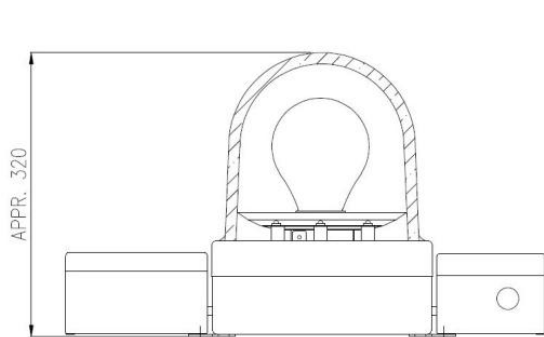

Specification/Technical Data

Housing	: Stainless Steel 316L (AISI)
Lens	: Red Borosilicate Glass
Ingress Protection	: IP66
Voltage Range	: 200-277Vac 50/60Hz +/- 6%
Power	: 85W
(Re)ignition	: Instant
Ambient Temperature	: -20°C to +40°C
Power Factor/ Cos φ	: >0.92
Type obstruction	: Normal = Low Intensity type B Emergency back-up = Low Intensity type A
Termination	: Standard - EEx e Junction Box c/w 3xM25 entries, Terminals suitable for max 4 mm ²
Emergency Light	: 6 power LED (18 W)
Battery	: Environmentally friendly (no nickel cadmium) 3 Hours battery back-up Batteries charged within 24 hours LED Status Indication Automatic test function with indication lights - Approx. every 50 days
RB version	: Fixture with 250mm cable with Ex plug Battery pack with SS316L mounting plate with female Ex connector

Options

Low Ambient Temp.	: Down to -40°C
External Reflector	: Narrow or Wide beam
Mounting Brackets	: On request
Industrial Version	: IP66
Hazardous Areas	: ATEX Category 2 (Zone 1 and Zone 21)

Certification details Ex version

Dimensions

RB Version

Ordering Details

Article code	Version	Wattage	Voltage	Connection	Weight
EQEI4BG0C242	EX	85W	230V	E012129 junction box with 3 M25 entries	18 Kg
EQEI4BG0C442	IP66	85W	230V	E012129 junction box with 3 M25 entries	18 Kg
EQRI4BG0C242	EX	85W	230V	E012129 junction box with 3 M25 entries	19 Kg
EQRI4BG0C442	IP66	85W	230V	E012129 junction box with 3 M25 entries	19 Kg