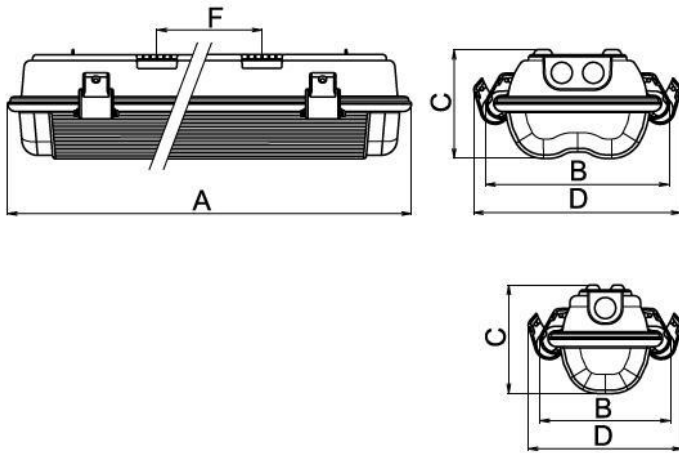

Specification/Technical Data

Lens:	Polycarbonate
Body:	Polycarbonate
Ingress Protection:	IP66
Input voltage:	230V 50Hz
Lamp options:	2x18W...to 2x58W
Light source:	TL
Temperature range:	-20°C to +40°C
Cable gland:	M20
Battery time	
Emergency mode:	1 hour

Emergency back-up
Other lamp options available
Mounting brackets

Dimensions

Ordering Details

Article code	Version	Wattage	Voltage	Connection	Weight
ETSB4AM0Z342P	EX	1x18W	230V	M20 Cable Gland	1,5Kg
ETSD4AM0Z342P	EX	1x36W	230V	M20 Cable Gland	1,5Kg
ETSC4AM0Z342P	EX	2x18W	230V	M20 Cable Gland	3,8Kg
ETSE4AM0Z342P	EX	2x36W	230V	M20 Cable Gland	3,8Kg